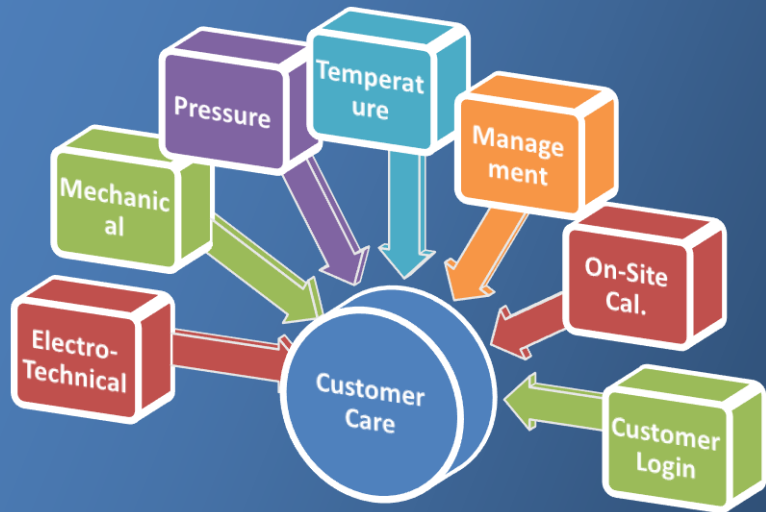

SoftLAB's user friendly task selection and implementation produces faster calibration outputs. Fine tuned calibration process provides accurate calibration of testing and field devices.

SoftLAB-Web has in-built intelligent uncertainty calculation methods and error calculation methods which completely eliminates man hours and human mistakes in fraction of seconds.

SoftLAB-Web has powerful database support to maintain complete track records of each device calibration for long time.

SoftLAB-Web performs faster report generation and provides statistical reports which helps to produce more results and throughputs to the lab. Statistical analysis reports helps for fine tuning calibration and equipment maintenance.

SoftLAB - Web provides a visual representation of calibration process undergoing in lab, calibration certificates generated over the globe which greatly helps the management to analyze various statistical data regarding calibration on their desktop. It also allows customer login facility which helps to visualize calibration certificate at their desk. E-mail alert for calibration dues to customers, makes the management to continue best relationship with their valued customers.

SoftLABWEB®

Web based Calibration & Management Software

Complete solution for automating and managing calibration lab over the globe