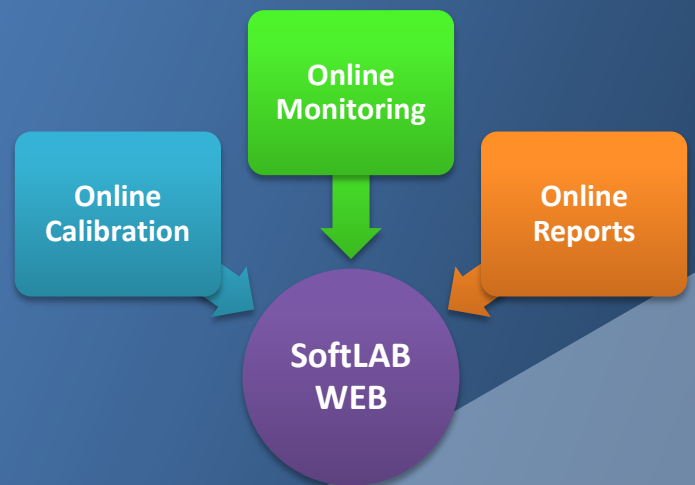

SoftLAB's user friendly task selection and implementation produces faster calibration outputs. Fine tuned calibration process provides accurate calibration of testing and field devices.

SoftLAB-Web has in-built intelligent uncertainty calculation methods and error calculation methods which completely eliminates man hours and human mistakes in fraction of seconds.

SoftLAB-Web has powerful database support to maintain complete track records of each device calibration for long time.

SoftLAB-Web performs faster report generation and provides statistical reports which helps to produce more results and throughputs to the lab. Statistical analysis reports helps for fine tuning calibration and equipment maintenance.

SoftLAB - Web provides a visual representation of calibration process undergoing in lab, calibration certificates generated over the globe which greatly helps the management to analyze various statistical data regarding calibration on their desktop. It also allows customer login facility which helps to visualize calibration certificate at their desk. E-mail alert for calibration dues to customers, makes the management to continue best relationship with their valued customers.

SoftLABWEB®

Web based Calibration & Management Software

Complete solution for automating and managing calibration lab over the globe

SoftLAB's Standard Features

- ❖ User Login, Customer Login
- ❖ Customer Care, ET, Mechanical, Thermal & Pressure Lab Configuration
- ❖ SRF Entry, Device and Calibrator Configuration
- ❖ Department-wise Calibration modules
- ❖ Automatic Uncertainty Calculations
- ❖ ULR Management Module
- ❖ Automatic Report Generation
- ❖ QR Code Printing
- ❖ Uploading Reports To FTP Server
- ❖ Customer Login for Certificates View
- ❖ Statistical Reports
- ❖ Email Alerts for Calibration Due